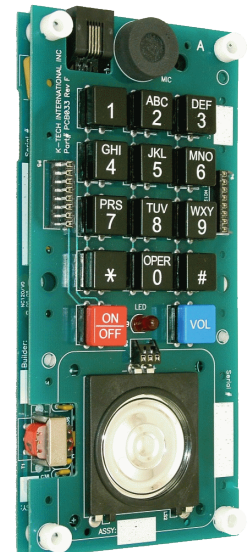

Commander—Panel Fixture Mount